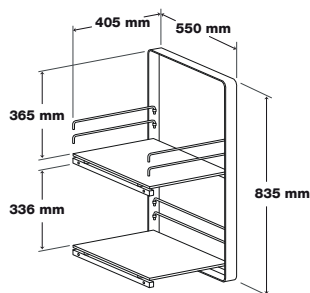

LOFT

Side unit

DIMENSIONS

SPECIFICATIONS

Real Bamboo veneer

COLOURS

- 

Black/Bamboo
SKU : NORLOFSIDBA
EAN : 3700795180310
- 

Black/Walnut
SKU : NORLOFSIDWN
EAN : 3700795180327
- 

Black/Black
SKU : NORLOFSIDBK
EAN : 3700795180334

The Loft is a piece of furniture dedicated to vinyl records. The side module is associated with the main module (sold separately). It can be placed to the left and / or right of the central module to form a set of 2 or 3 modules depending on the size of your collection. Designed for audio installation, it can also be diverted to receive books, trinkets or other according to your desires.

DESIGN

Structure: *Black satin powder coated steel*
Shelves: *Real Bamboo veneer, walnut or black glass*

USEFUL DIMENSIONS

External dimensions (W x H x D): *405 x 835 x 550 mm*

Shelves (W x D): *380 x 540 mm*

Type: *Brown cardboard*

Dimensions (W x H x D): *860 x 625 x 140 mm*

Net weight: *Bamboo: 11.6 kg / Walnut: 11.7 kg / Black: 15.2 kg*

Gross weight: *Bamboo: 13.5 kg / Walnut: 13.6 kg / Black: 17.6 kg*

1 main unit / 1 side unit
Walnut finish